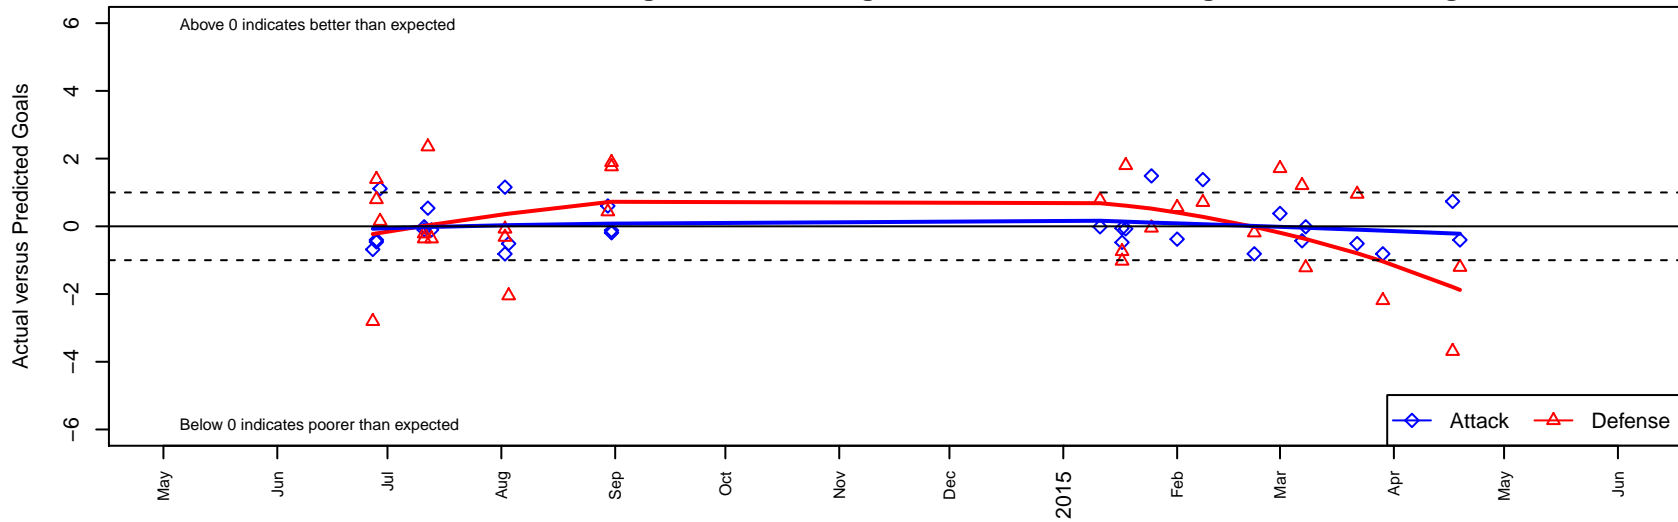

RSA Elite B G99

Rainier Soccer Alliance
 Puyallup, WA
 G99 total strength=872
 attack=1.11 defense=1.49
 spr league = Win PSPL Classic 3 U15
 notes= Ramirez 2014

alt names used:
 RSA U15 Black Ramirez
 RSA Elite GU15
 RSA G99 Ramirez
 RSA Elite G99
 RSA Elite GU 99B
 RSA G99-Ramirez
 RSA ELITE G99 RAMIREZ ()

Venues played:
 2014 Clash At the Border Silver/Bronze U15
 2014 King of the Hill U15
 2014 Dungeness Cup GU15 Silver
 2014 Puyallup Valley Kick-off Gold U14-15
 2014 Win PSPL Classic 3 U15
 2014 PacNW Winter Classic Premier II U15
 2014 WA Cup GU15 Bronze/Silver U15

RSA Elite B G99
 Dots are actual minus expected GF (blue circles) and GA (red triangles).
 Blue line is smoothed change in attack strength. Red is smoothed change in defense strength.

**attack and defense variance (black dot)
relative to other teams
and top 10 in region**

**attack and defense rating
relative to others at age
and all opponents in last 13 months**

**attack and defense rating
relative to others at age
and all opponents in last 13 months**

Performance relative to 13 month average